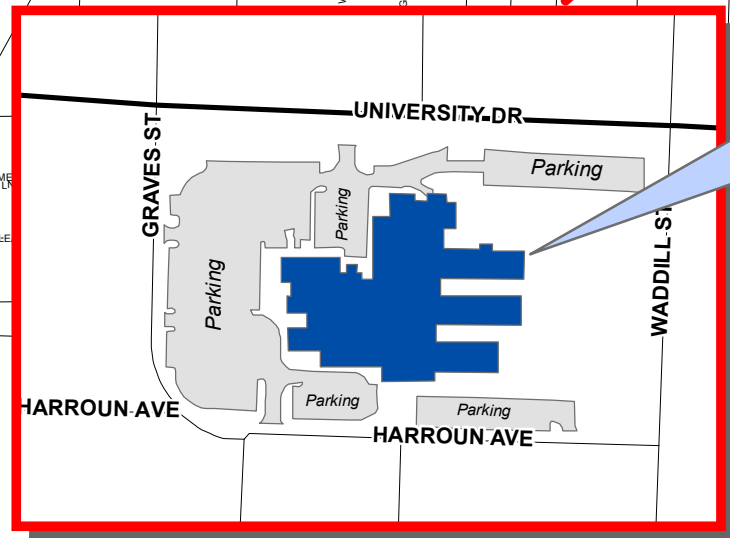

University Drive Courts Facility

McKinney

Exit 41

University Drive Courts Facility
1800 Graves St
McKinney, Texas
972.424.1460 (Metro)
Extension 4315

This map is a graphic representation of Collin County and should only be used for illustrative purposes. In no way should this map be used to settle any boundary disputes of locational conflict.